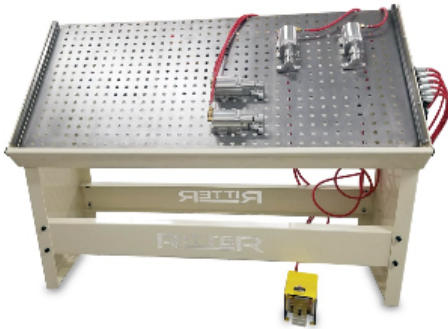

RITTER[®]

MACHINERY COMPANY

For over 40 years, Ritter has earned a reputation of reliability and dependability in the woodworking industry.

Pocket Boring Machines

Face Frame Assembly Easels

Horizontal Boring Machines

Door Clamping Systems

Horizontal Edge Sanders

Line Boring Machines

Call us for more information and a quote

John G. Weber Co., Inc.

NEW & USED SALES, SERVICE, INSTALLATION AND TRAINING IN WOODWORKING MACHINERY